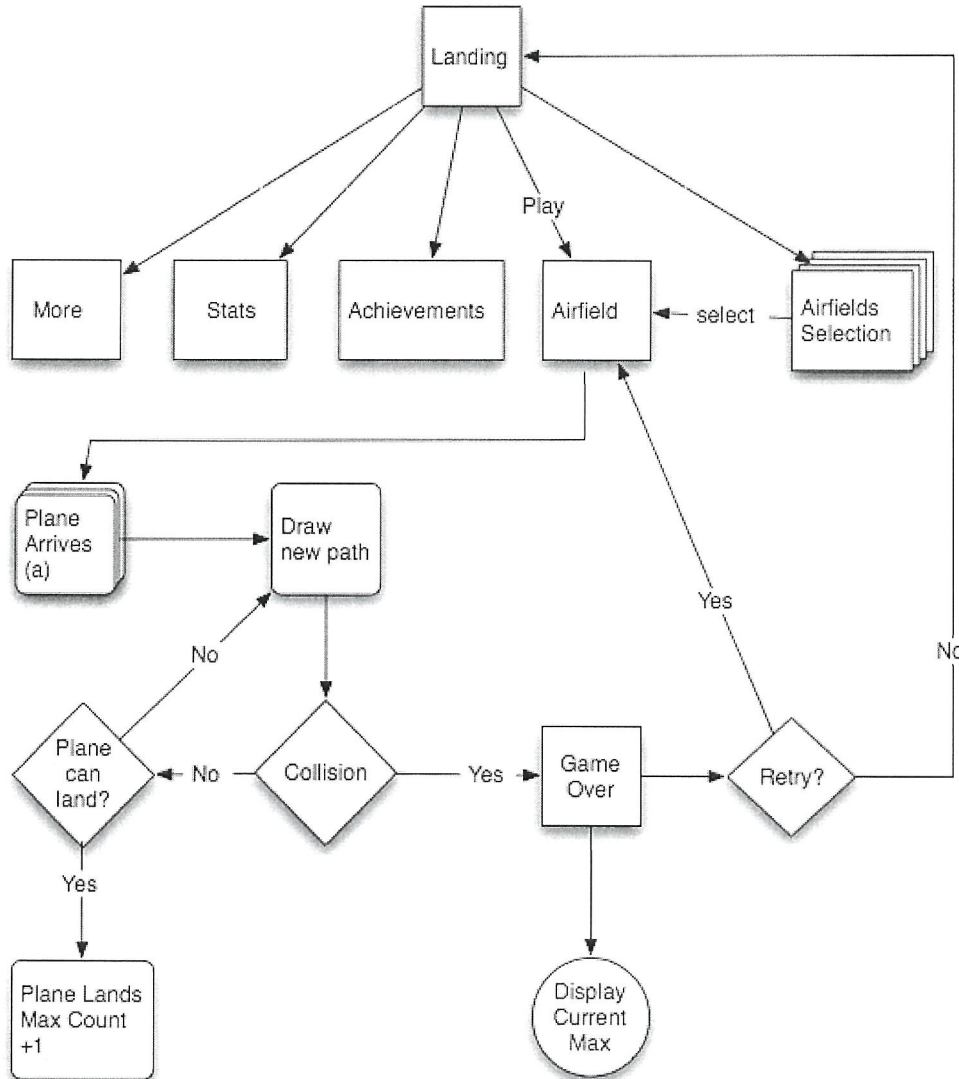

**TERBUKA**

THIS QUESTION PAPER CONSISTS OF **THREE (3)** PAGES

**CONFIDENTIAL**

**Q1** Questions **Q1(a)**-**Q1(e)** are based on **Figure Q1**.

- (a) Write the game backstory using local content metaphor. (5 marks)
- (b) Suggest a game logline based on the game backstory proposed in **Q1(a)**. (5 marks)
- (c) Design **TWO (2)** main characters and **TWO (2)** props which are appropriate for the game. (10 marks)
- (d) Draw the new game flowchart to include **THREE (3)** new game levels as well as all characters and props involved in the game. (10 marks)
- (e) Illustrate **ONE(1)** isometric view for the game 3D environment. (10 marks)

- (a) Explain **FIVE (5)** items to include in the Game Design Documents. (10 marks)
- (b) Design **ONE (1)** 2D environment to show the foreground, middle-ground and background elements involved in the proposed game. (10 marks)
- (c) Write a UNITY code to load, run and exit the game. (10 marks)
- (d) Identify the most **THREE (3)** suitable approaches to market the game. (10 marks)

- END OF QUESTION -

FINAL EXAMINATION

SEMESTER / SESSION : SEM I / 2017/2018  
 COURSE NAME: COMPUTER GAMES DEVELOPMENT

PROGRAMME CODE : BIM  
 COURSE CODE : BIM 33103

Flight Control Game Play Flowchart

(a) Two actions are possible: Increase Speed of Plane or Pause Game